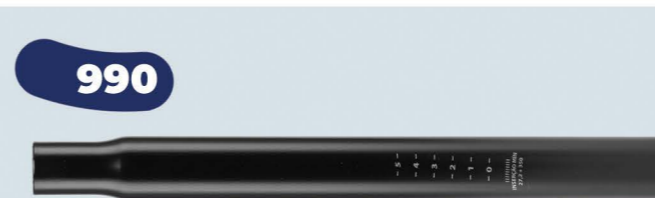

990

Canote de Selim 27.2x350mm Saddle Seatpost 27.2x350mm

Comp. 350mm Length 350mm
Diâmetro 27.2 Diameter 27.2
Peso 0,178gr Weight 0,178gr